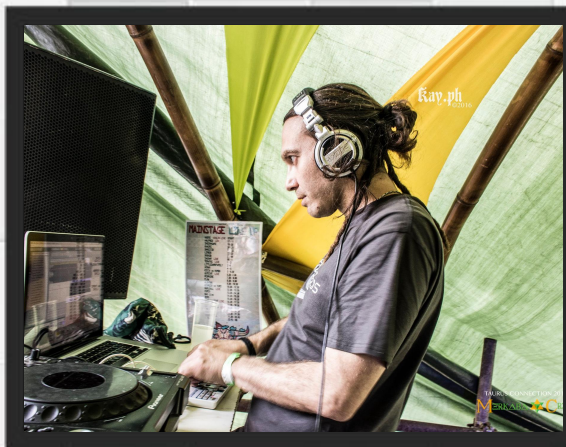

## PERFORMANCE INFO

- **Sounds like:** full power morning psytrance
- **Recommended length:** 90 minutes Live Act, up to 3hours Dj set
- **Type:** Live Act or Dj set
- **Technical requirements:** Mixer console and power supply
- **Travelling from:** Turin, Italy

## BIO

Behind the Nukleall project there is Ale Mistretta, Italian psytrance artist and label manager of Blacklite Records. Nukleall has always been involved in electronic and rock music, frequently moving in alternative directions and searching continuously experimental sounds and projects. Since his first Live Act in 2008, Nukleall started to push more his music career, totally committing himself to his artistic life. After the creation of Looney Moon in 2004 with Dj Fog and Phobos and the experience of the whole music industry and scene, he departed from the the Looney project due to different artistic visions and decided to found his own Label, Blacklite Records. Along the years, Nukleall managed to build up a strong reputation in the psytrance scene and his Label has grown enough to keep him committed and to make out of Blacklite his project for life. He had already the chance to play in some of the best parties and festivals in the world and he is constantly working in new environments that can positively affect his music, projects and art. Nukleall's style has been defined as morning psytrance music with a fat and groovy dancing vein, tightly balanced with a strong whirling and psychedelic atmosphere. His first solo album "Hundreds of years Into the Future" has been released in November 2012 under Blacklite Records and from that moment, his artistic flow never stopped, bringing to light some of the most powerful productions on the worldwide Psytrance scene.